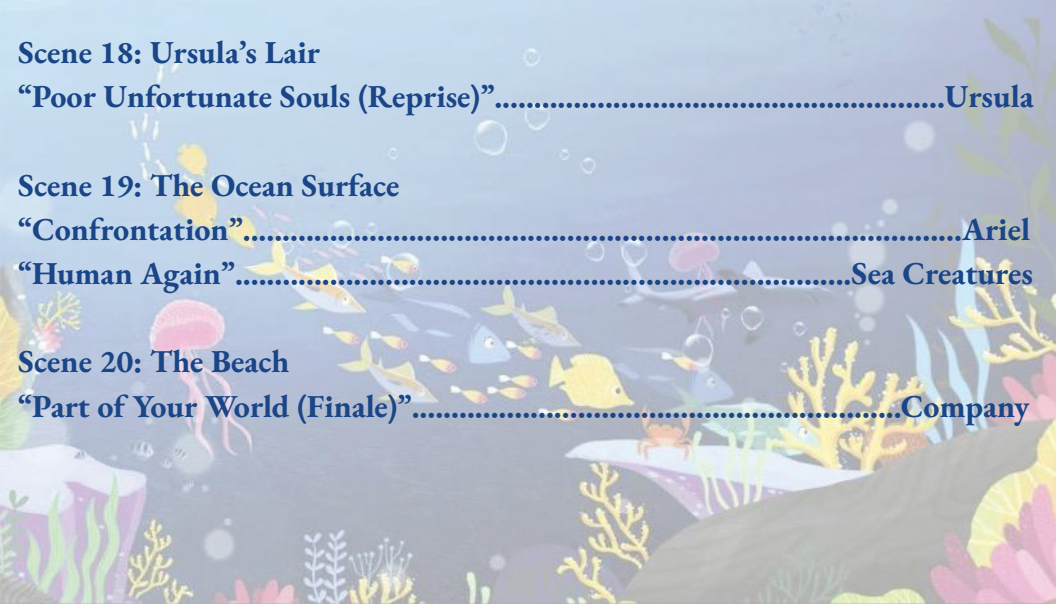

“One Step Closer” Prince Eric

Scene 15: The Lagoon

“Kiss the Girl.....Sebastian, Sea Creatures

Scene 16: The Palace Hall

“The Contest”Grimsby, Princesses

“Time’s Up”Ursula, Flotsam, Jetsam, Tentacles

Scene 17: Ariel’s Grotto

Scene 18: Ursula’s Lair

“Poor Unfortunate Souls (Reprise)”Ursula

Scene 19: The Ocean Surface

“Confrontation”Ariel

“Human Again”Sea Creatures

Scene 20: The Beach

“Part of Your World (Finale)”Company

Adelina Garetano